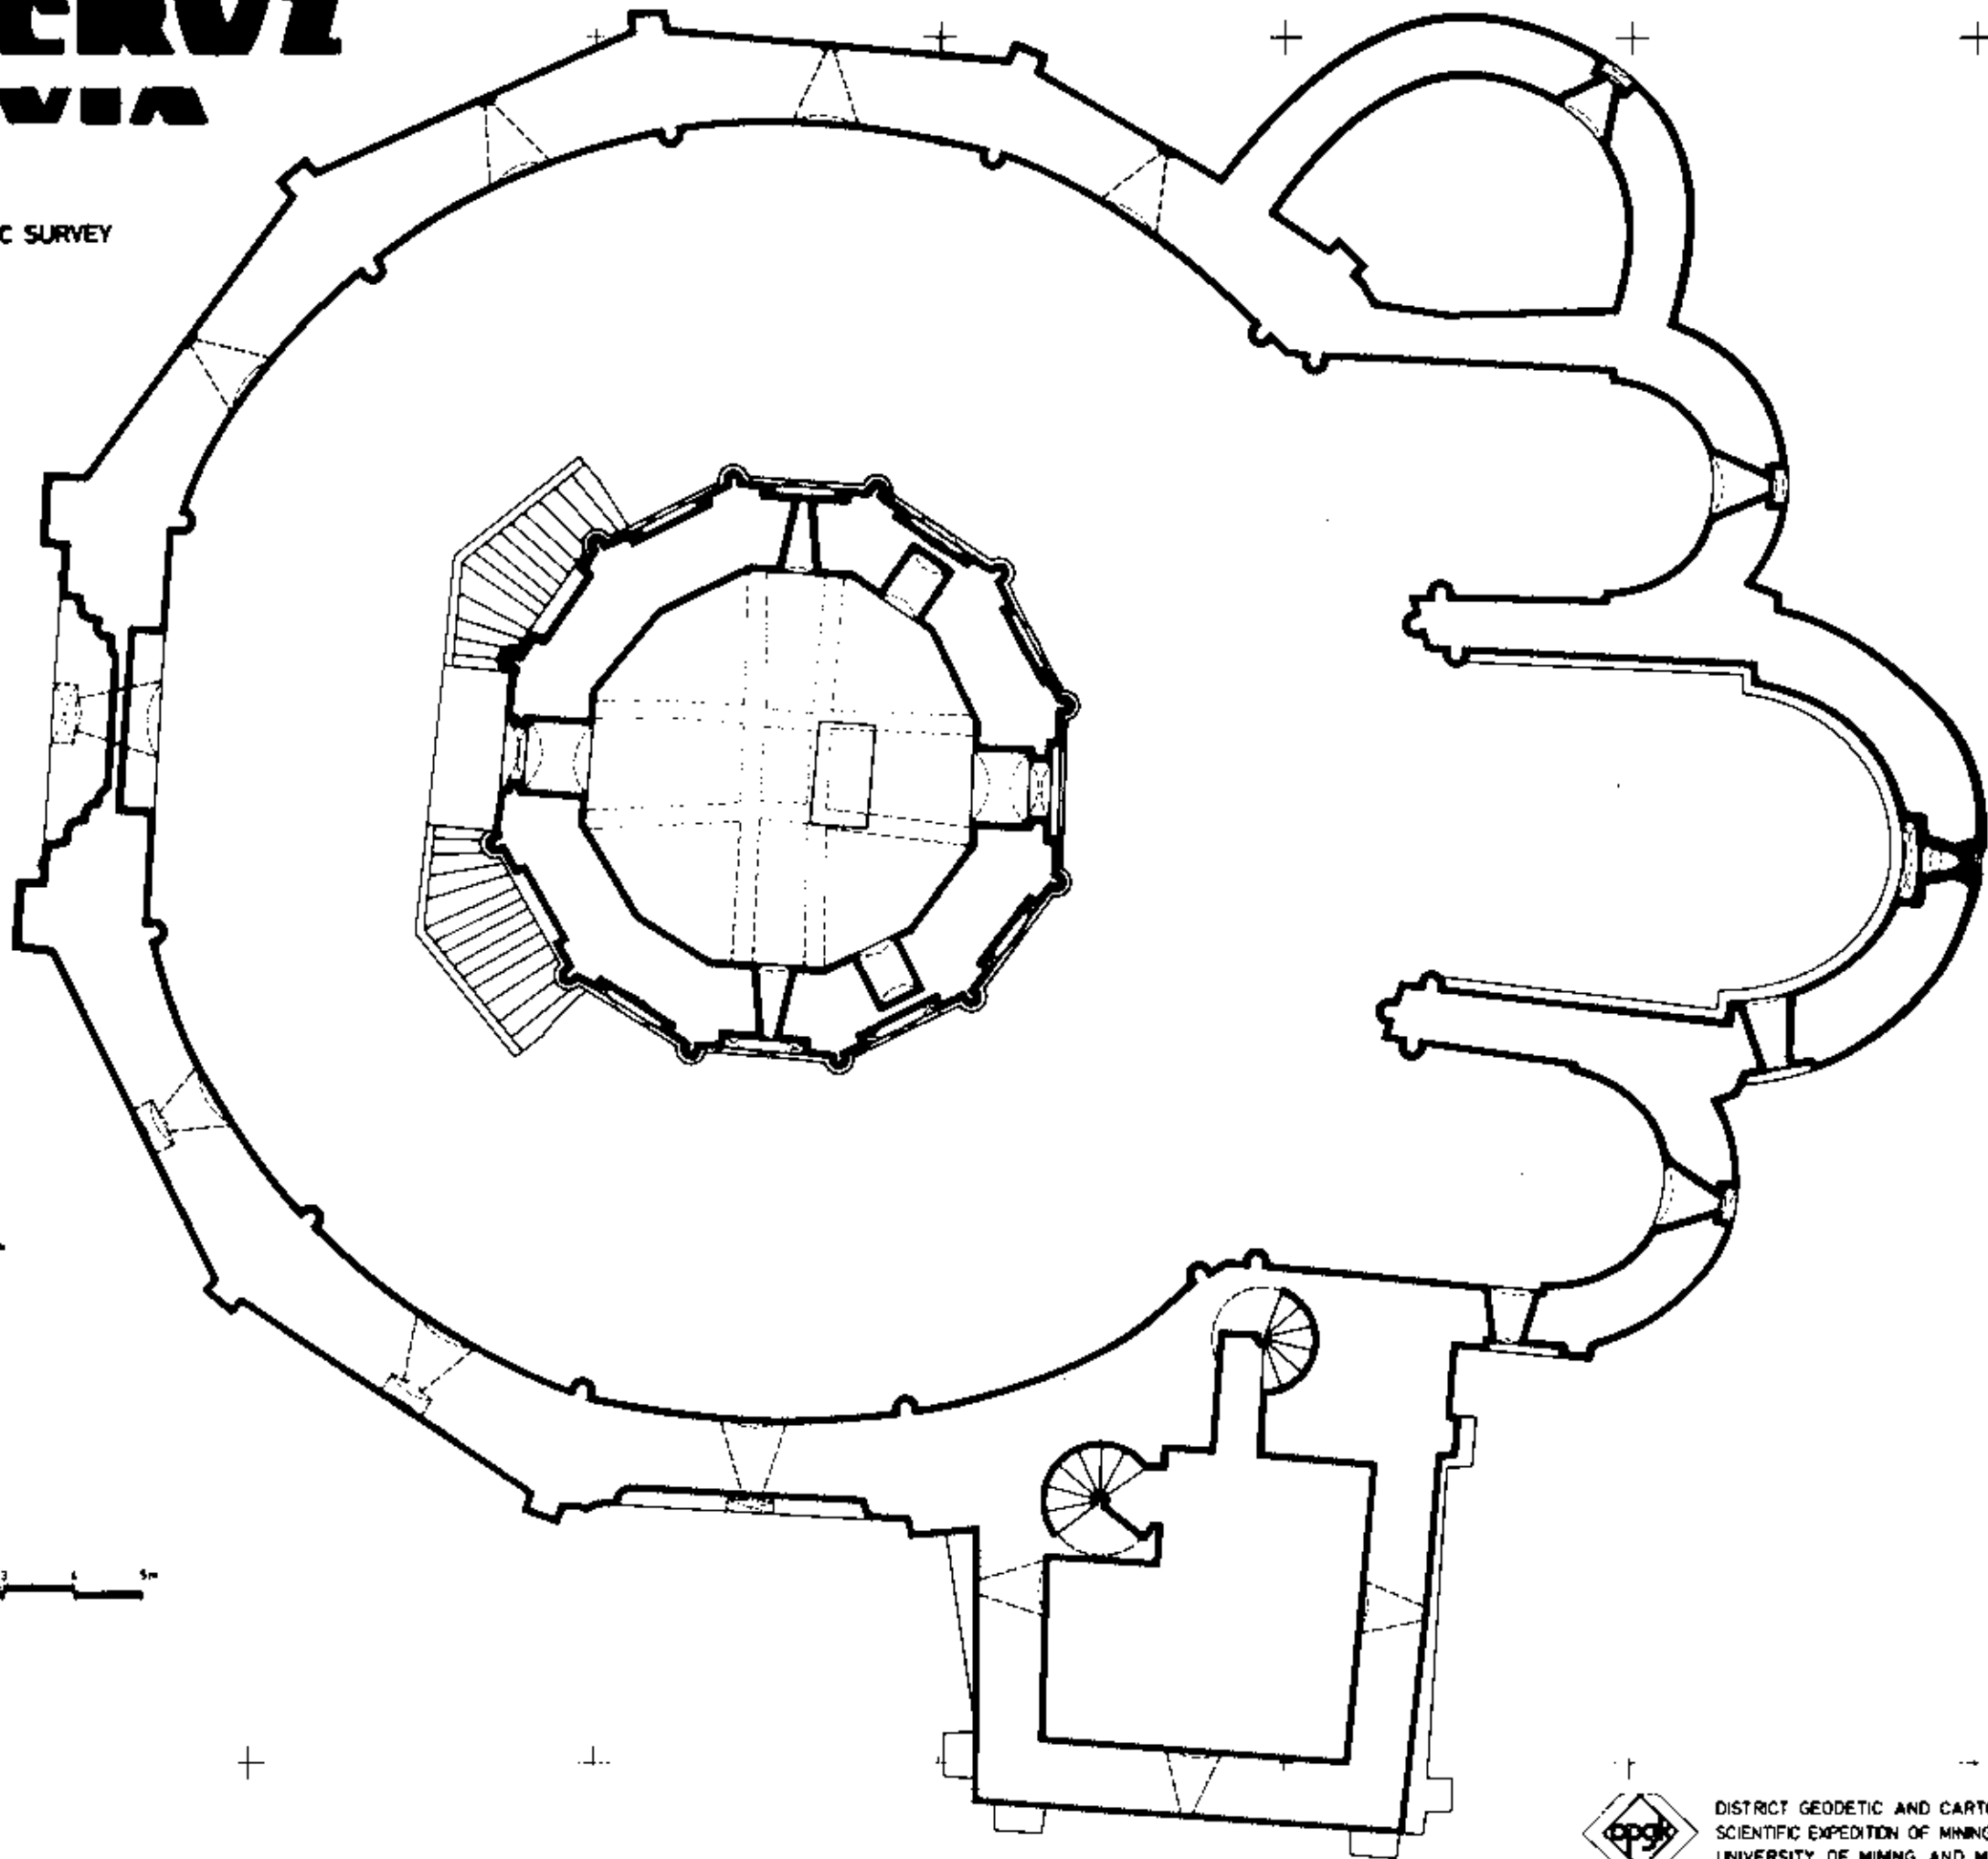

VERA CRUZ SEGOWIA

STOCK TAKING BY PHOTOGRAMMETRIC SURVEY

PLAN D - D

DISTRICT GEODETIC AND CARTOGRAPHIC ENTERPRISE IN CRACOW
SCIENTIFIC EXPEDITION OF MINING GEODESY DEPARTMENT STUDENTS,
UNIVERSITY OF MINING AND METALLURGY - CRACOW - MCMLXXVIII