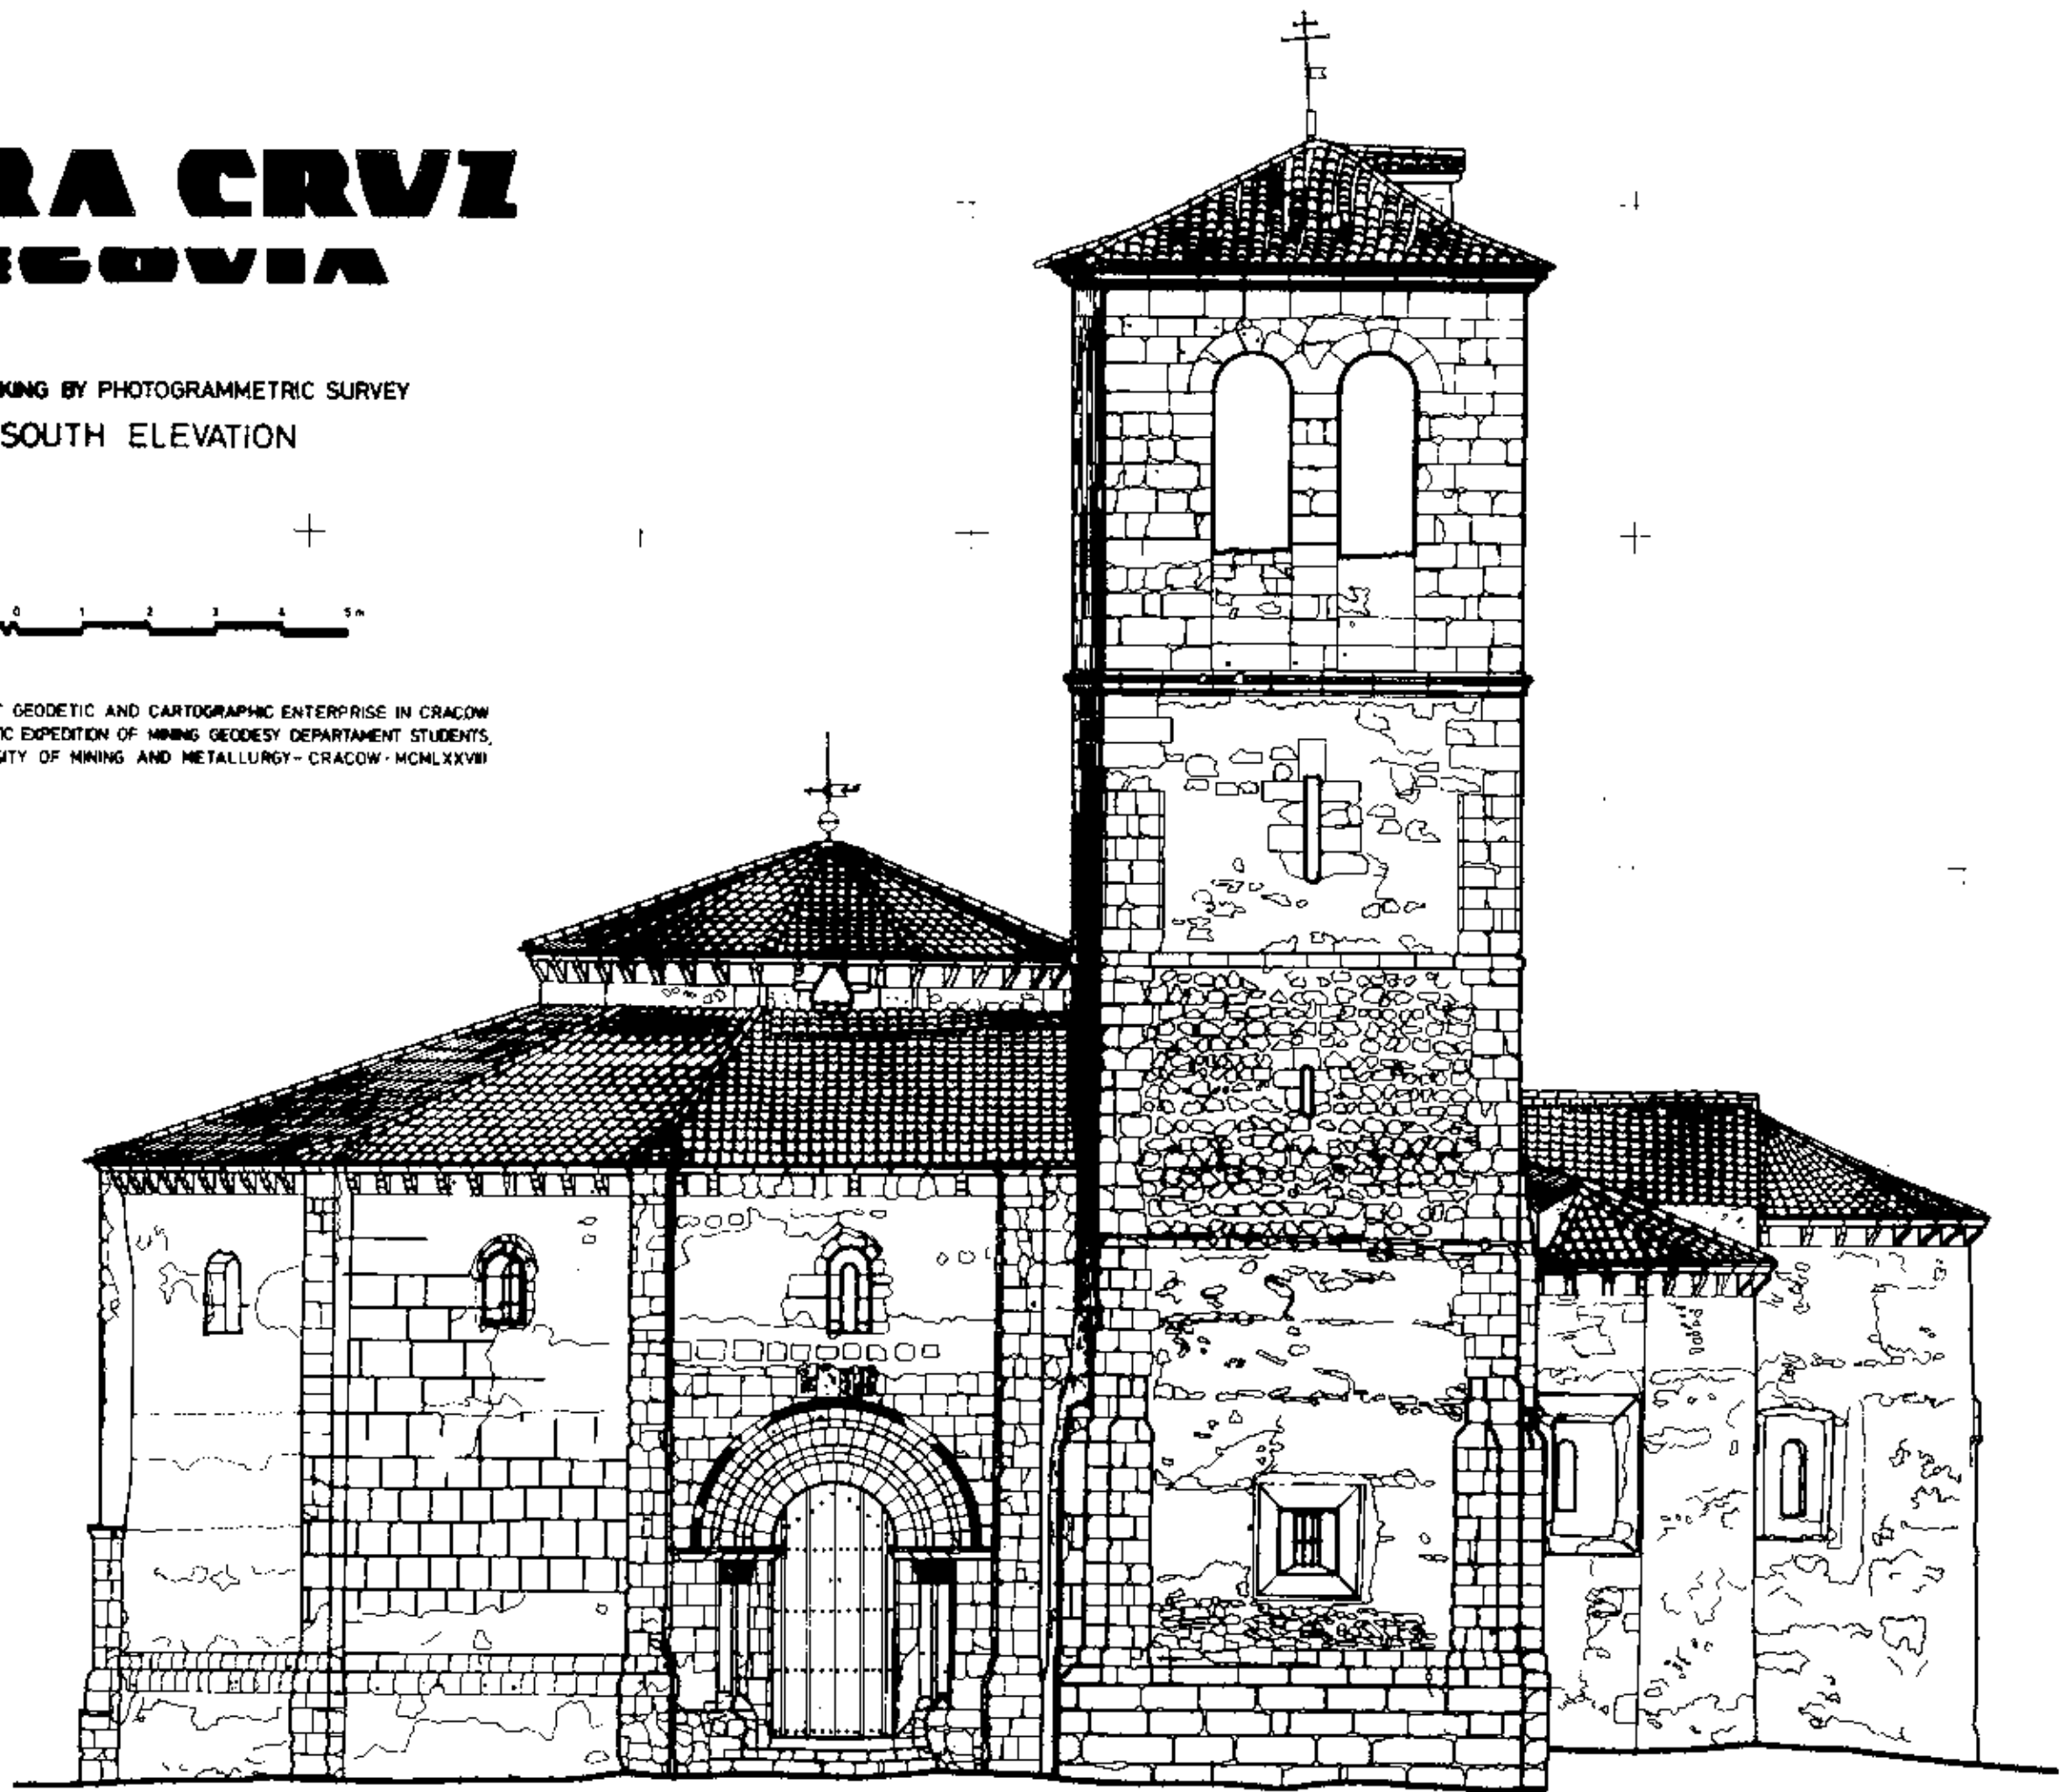

# VERA CRUZ SEGOWIA

STOCK TAKING BY PHOTOGRAMMETRIC SURVEY  
SECTION B-B

DISTRICT GEODETIC AND CARTOGRAPHIC ENTERPRISE IN CRACOW  
SCIENTIFIC EXPEDITION OF MINING GEODESY DEPARTMENT STUDENTS,  
UNIVERSITY OF MINING AND METALLURGY - CRACOW · MCMLXXVIII

# VERA CRVZ SEGOVIA

STOCK TAKING BY PHOTOGRAMMETRIC SURVEY

SOUTH ELEVATION

DISTRICT GEODETIC AND CARTOGRAPHIC ENTERPRISE IN CRACOW  
SCIENTIFIC EXPEDITION OF MINING GEODESY DEPARTMENT STUDENTS,  
UNIVERSITY OF MINING AND METALLURGY - CRACOW - MCMLXXVIII