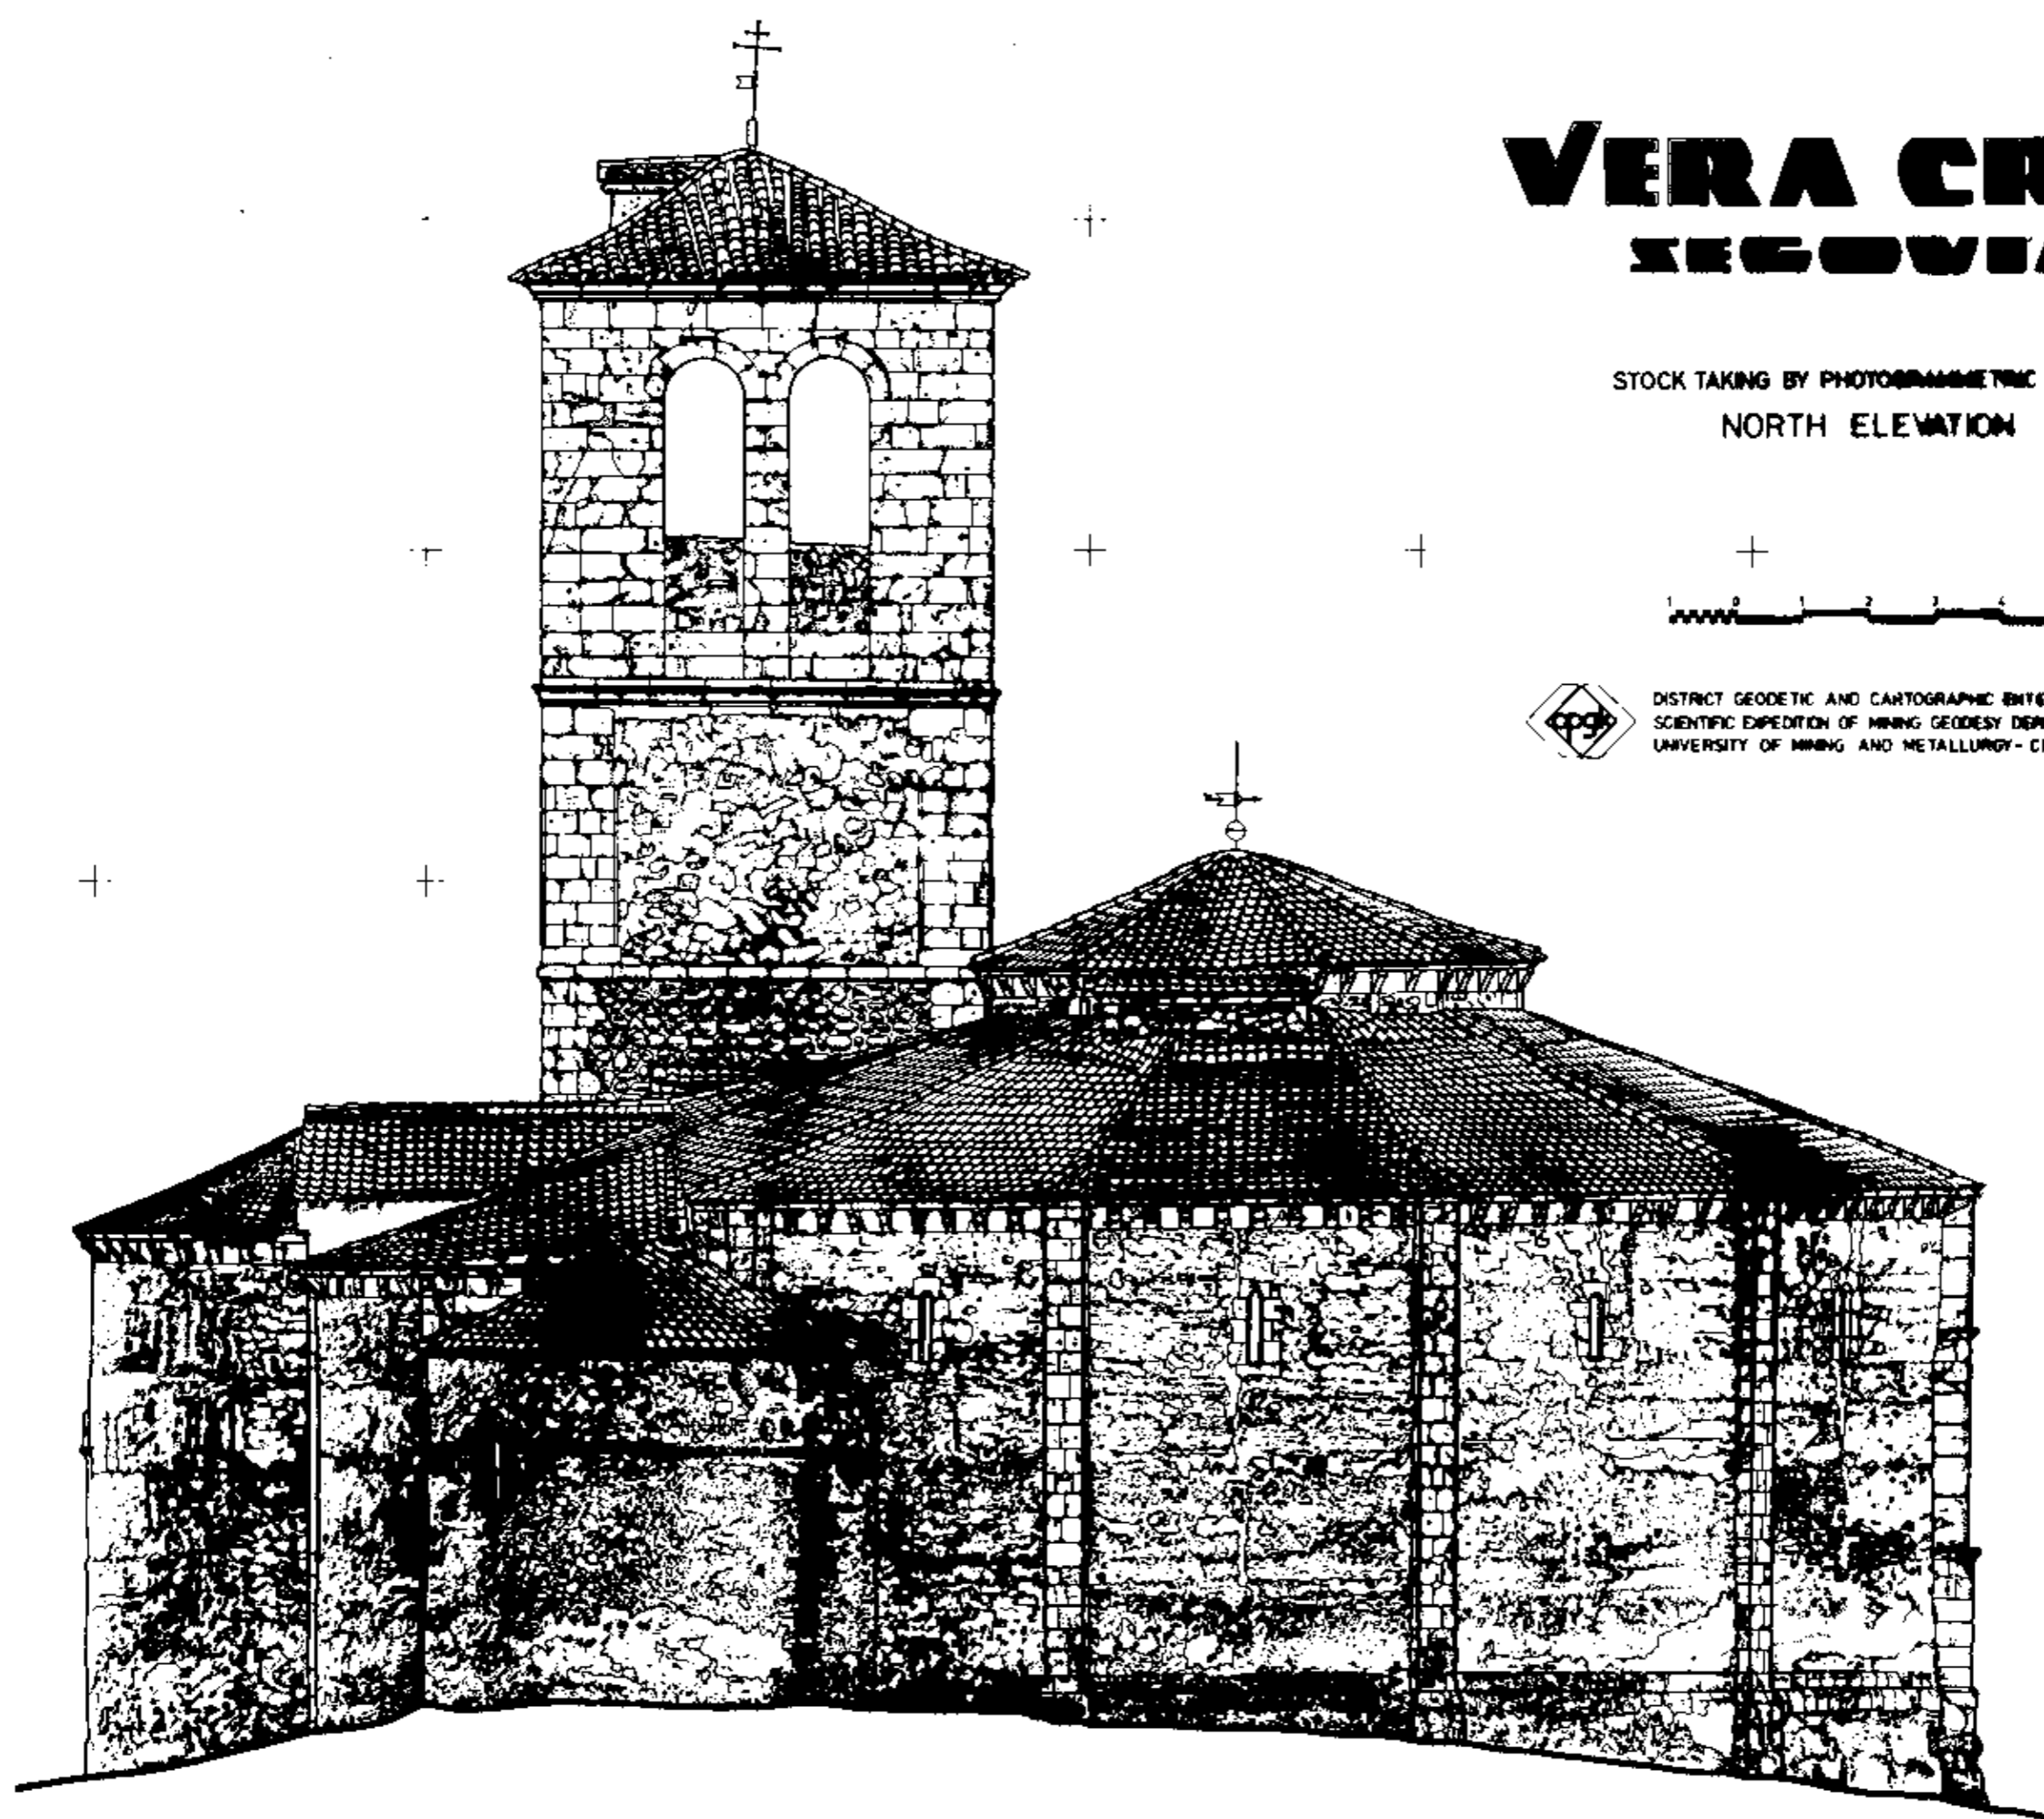

VERA CRUZ SEGOWIA

STOCK TAKING BY PHOTOGRAMMETRIC SURVEY
NORTH ELEVATION

DISTRICT GEODETC AND CARTOGRAPHIC ENTERPRISE IN CRACOW
SCIENTIFIC EXPEDITION OF MINING GEODESY DEPARTMENT STUDENTS,
UNIVERSITY OF MINING AND METALLURGY - CRACOW - MCMLXXVIII