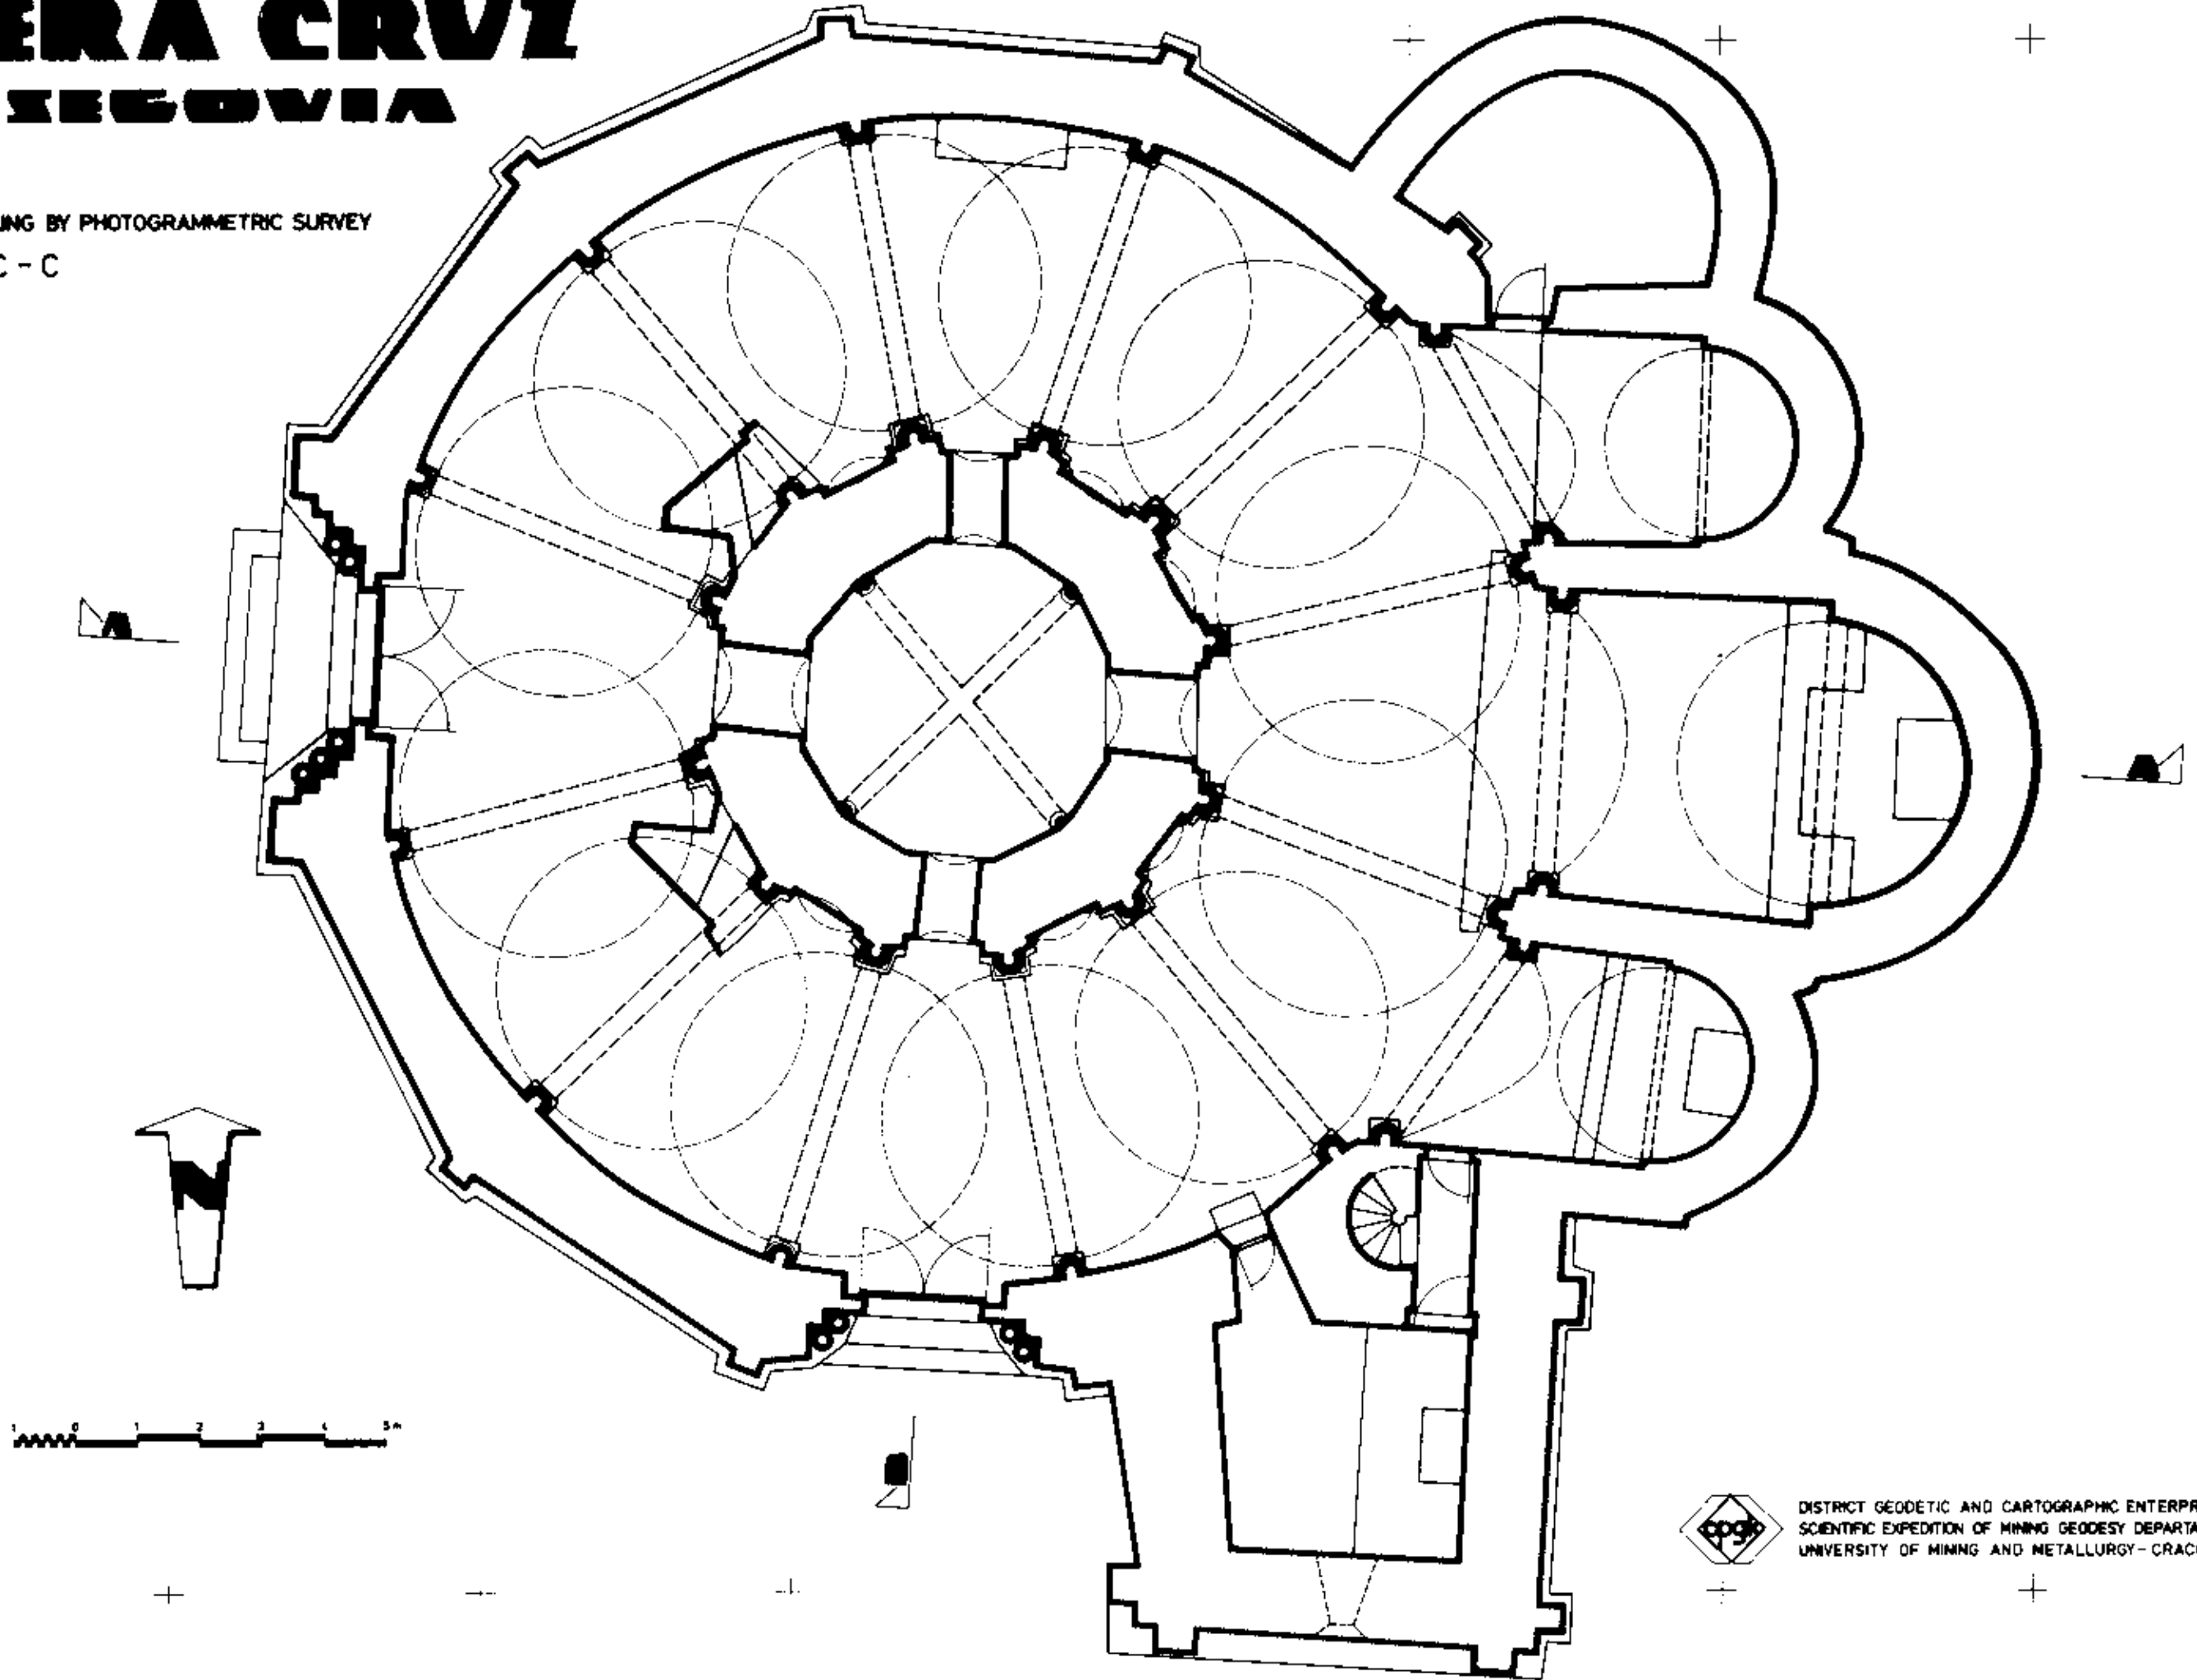

# VERA CRVI SEGOWIA

STOCK TAKING BY PHOTOGRAMMETRIC SURVEY  
PLAN C-C

DISTRICT GEODETIC AND CARTOGRAPHIC ENTERPRISE IN CRACOW  
SCIENTIFIC EXPEDITION OF MINING GEODESY DEPARTMENT STUDENTS,  
UNIVERSITY OF MINING AND METALLURGY - CRACOW - MCMLXXVII